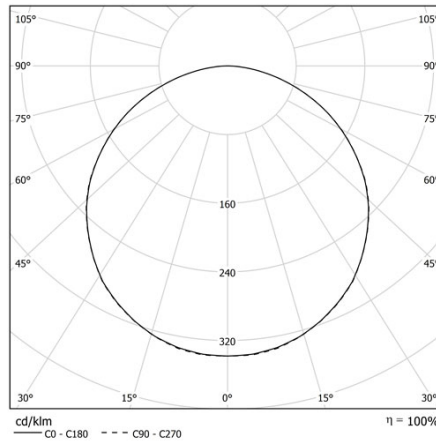

ONE RING PG

Decorative technical element with various diameters, direct emission. UGR<22

CODE		FLUX	SIZE	CERTIFICATIONS
17PG39K4	39W 4000K	4173lm	790mm	    

Optics

Methacrylate satin diffuser for soft diffusion with UGR<22