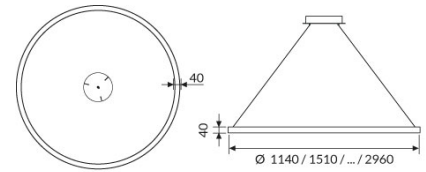

ONE RING PG

Decorative technical element with various diameters, direct emission. UGR<22

CODE		FLUX	SIZE	CERTIFICATIONS
17PG39K4	39W 4000K	4173lm	790mm	    

Optics

Methacrylate satin diffuser for soft diffusion with UGR<22